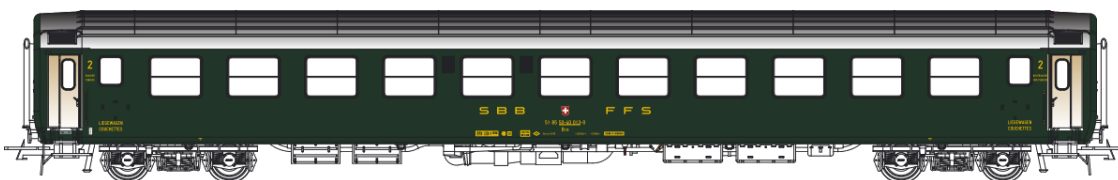

Nouvelles références / News Items

H0

SBB RIC BcM

Set 47 323 Bcm, blue, new logo 11 compartments, roof blue/grey, day position Ep.V

Set 47 324 Bcm, blue, new logo 11 compartments, roof blue/grey, night position Ep.V

Set 47 327 Bcm (silver doors) + Bcm (golden doors), green, silver roof, old logo, day position, 11 compartments Ep.IV

SBB RIC BCM

H0

S B B  C F F

S B B  F F S

Set 47 328 Bcm (silver doors)+ Bcm (golden doors), green, dark grey roof, old logo, night position, 11 compartments Ep.IV

 **SBB CFF FFS**

Set 47 333 Bcm (yellow doors)+Bcm, blue, white line /blue/purple, Couchette inscription, moon and 4 stars, new logo, 11 compart. Ep.V