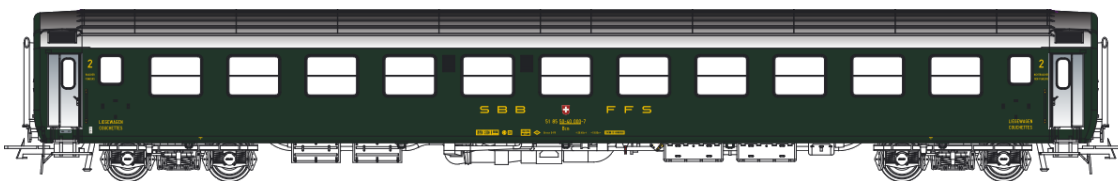

Nouvelles références / News Items

H0

SBB RIC BcM

Set 47 323 Bcm, blue, new logo 11 compartments, roof blue/grey, day position Ep.V

Set 47 324 Bcm, blue, new logo 11 compartments, roof blue/grey, night position Ep.V

Set 47 327 Bcm (silver doors) + Bcm (golden doors), green, silver roof, old logo, day position, 11 compartments Ep.IV

SBB RIC BCM

H0

S B B  C F F

S B B  F F S

Set 47 328 Bcm (silver doors)+ Bcm (golden doors), green, dark grey roof, old logo, night position, 11 compartments Ep.IV

 **SBB CFF FFS**

Set 47 333 Bcm (yellow doors)+Bcm, blue, white line /blue/purple, Couchette inscription, moon and 4 stars, new logo, 11 compart. Ep.V