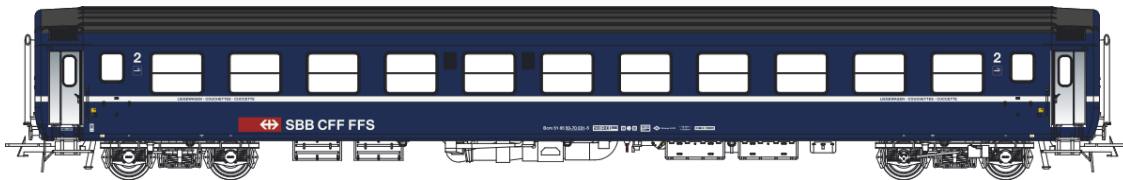

Nouvelles références / News Items

H0

SBB RIC BcM

Set 47 323 Bcm, blue, new logo 11 compartments, roof blue/grey, day position Ep.V

Set 47 324 Bcm, blue, new logo 11 compartments, roof blue/grey, night position Ep.V

Set 47 327 Bcm (silver doors) + Bcm (golden doors), green, silver roof, old logo, day position, 11 compartments Ep.IV

SBB RIC BCM

H0

S B B  C F F

S B B  F F S

Set 47 328 Bcm (silver doors)+ Bcm (golden doors), green, dark grey roof, old logo, night position, 11 compartments Ep.IV

 **SBB CFF FFS**

Set 47 333 Bcm (yellow doors)+Bcm, blue, white line /blue/purple, Couchette inscription, moon and 4 stars, new logo, 11 compart. Ep.V