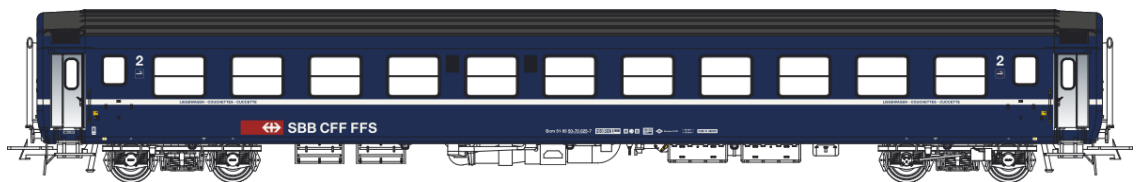

Nouvelles références / News Items

H0

SBB RIC BcM

Set 47 323 Bcm, blue, new logo 11 compartments, roof blue/grey, day position Ep.V

Set 47 324 Bcm, blue, new logo 11 compartments, roof blue/grey, night position Ep.V

Set 47 327 Bcm (silver doors) + Bcm (golden doors), green, silver roof, old logo, day position, 11 compartments Ep.IV

SBB RIC BCM

H0

S B B  C F F

S B B  F F S

Set 47 328 Bcm (silver doors)+ Bcm (golden doors), green, dark grey roof, old logo, night position, 11 compartments Ep.IV

 **SBB CFF FFS**

Set 47 333 Bcm (yellow doors)+Bcm, blue, white line /blue/purple, Couchette inscription, moon and 4 stars, new logo, 11 compart. Ep.V