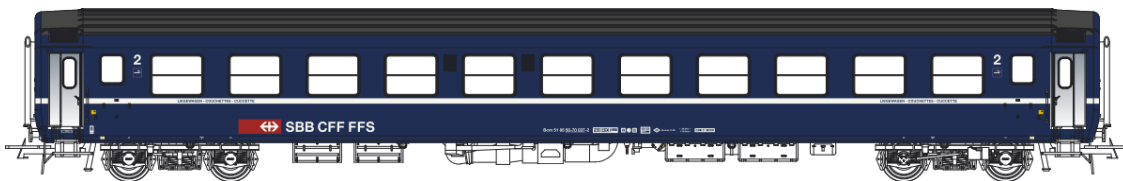

Nouvelles références / News Items

H0

SBB RIC BcM

Set 47 323 Bcm, blue, new logo 11 compartments, roof blue/grey, day position Ep.V

Set 47 324 Bcm, blue, new logo 11 compartments, roof blue/grey, night position Ep.V

Set 47 327 Bcm (silver doors) + Bcm (golden doors), green, silver roof, old logo, day position, 11 compartments Ep.IV

SBB RIC BCM

H0

S B B  C F F

S B B  F F S

Set 47 328 Bcm (silver doors)+ Bcm (golden doors), green, dark grey roof, old logo, night position, 11 compartments Ep.IV

 **SBB CFF FFS**

Set 47 333 Bcm (yellow doors)+Bcm, blue, white line /blue/purple, Couchette inscription, moon and 4 stars, new logo, 11 compart. Ep.V