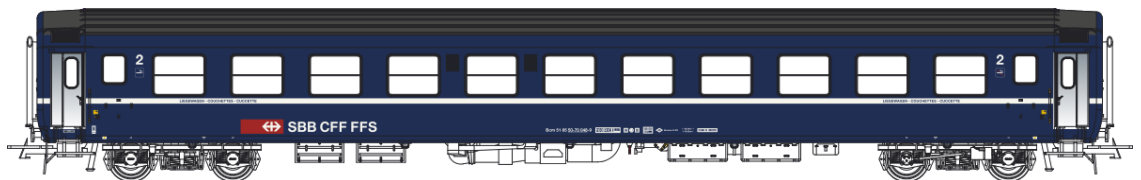

Nouvelles références / News Items

H0

SBB RIC BcM

Set 47 323 Bcm, blue, new logo 11 compartments, roof blue/grey, day position Ep.V

Set 47 324 Bcm, blue, new logo 11 compartments, roof blue/grey, night position Ep.V

Set 47 327 Bcm (silver doors) + Bcm (golden doors), green, silver roof, old logo, day position, 11 compartments Ep.IV

SBB RIC BCM

H0

S B B  C F F

S B B  F F S

Set 47 328 Bcm (silver doors)+ Bcm (golden doors), green, dark grey roof, old logo, night position, 11 compartments Ep.IV

 **SBB CFF FFS**

Set 47 333 Bcm (yellow doors)+Bcm, blue, white line /blue/purple, Couchette inscription, moon and 4 stars, new logo, 11 compart. Ep.V